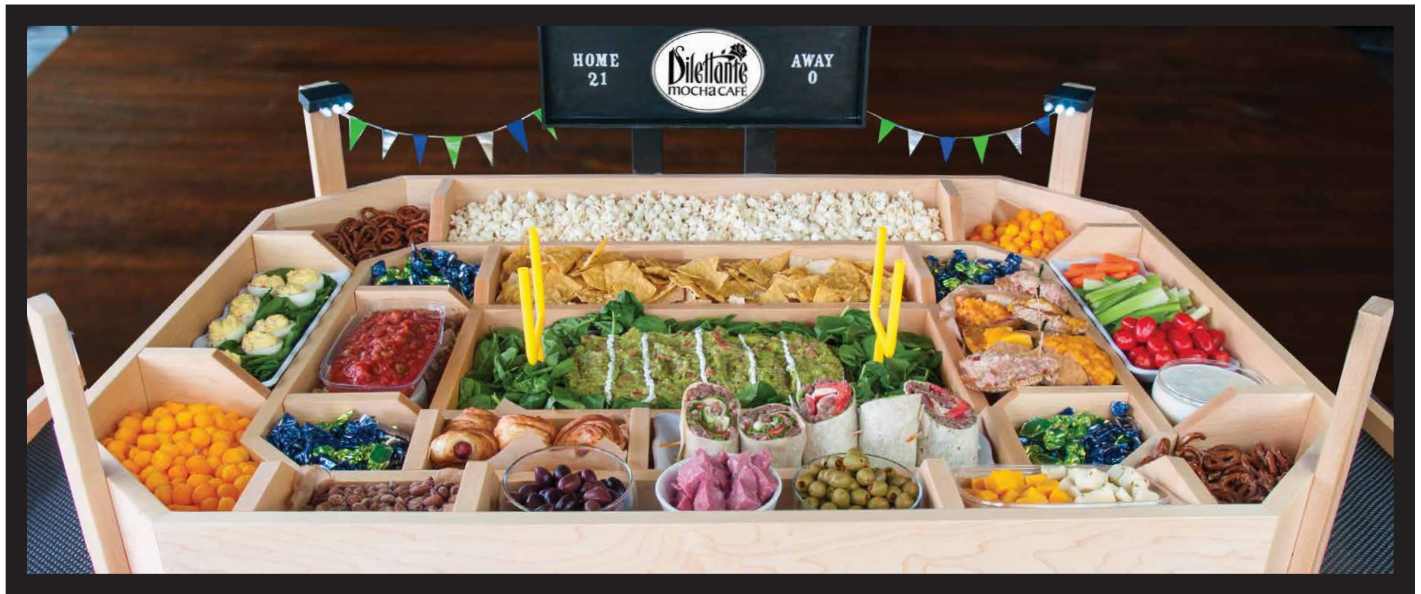

Build Your Own SNACK STADIUM

Cheer on your favorite football team in style. Host a football viewing party at our Bellefield Mocha Café, featuring a customizable Snack Stadium filled with your choice of delectable foods.

SNACK STADIUM OPTIONS

FIRST DOWN

- \$200 -

Tortilla Chips
Salsa & Guacamole
Pretzels
Popcorn
Chocolate TruffleCremes®

SECOND DOWN

- \$400 -

1st Down PLUS:
Pigs in Blankets
Pinwheels
Fresh Veggies
Cookies

THIRD DOWN